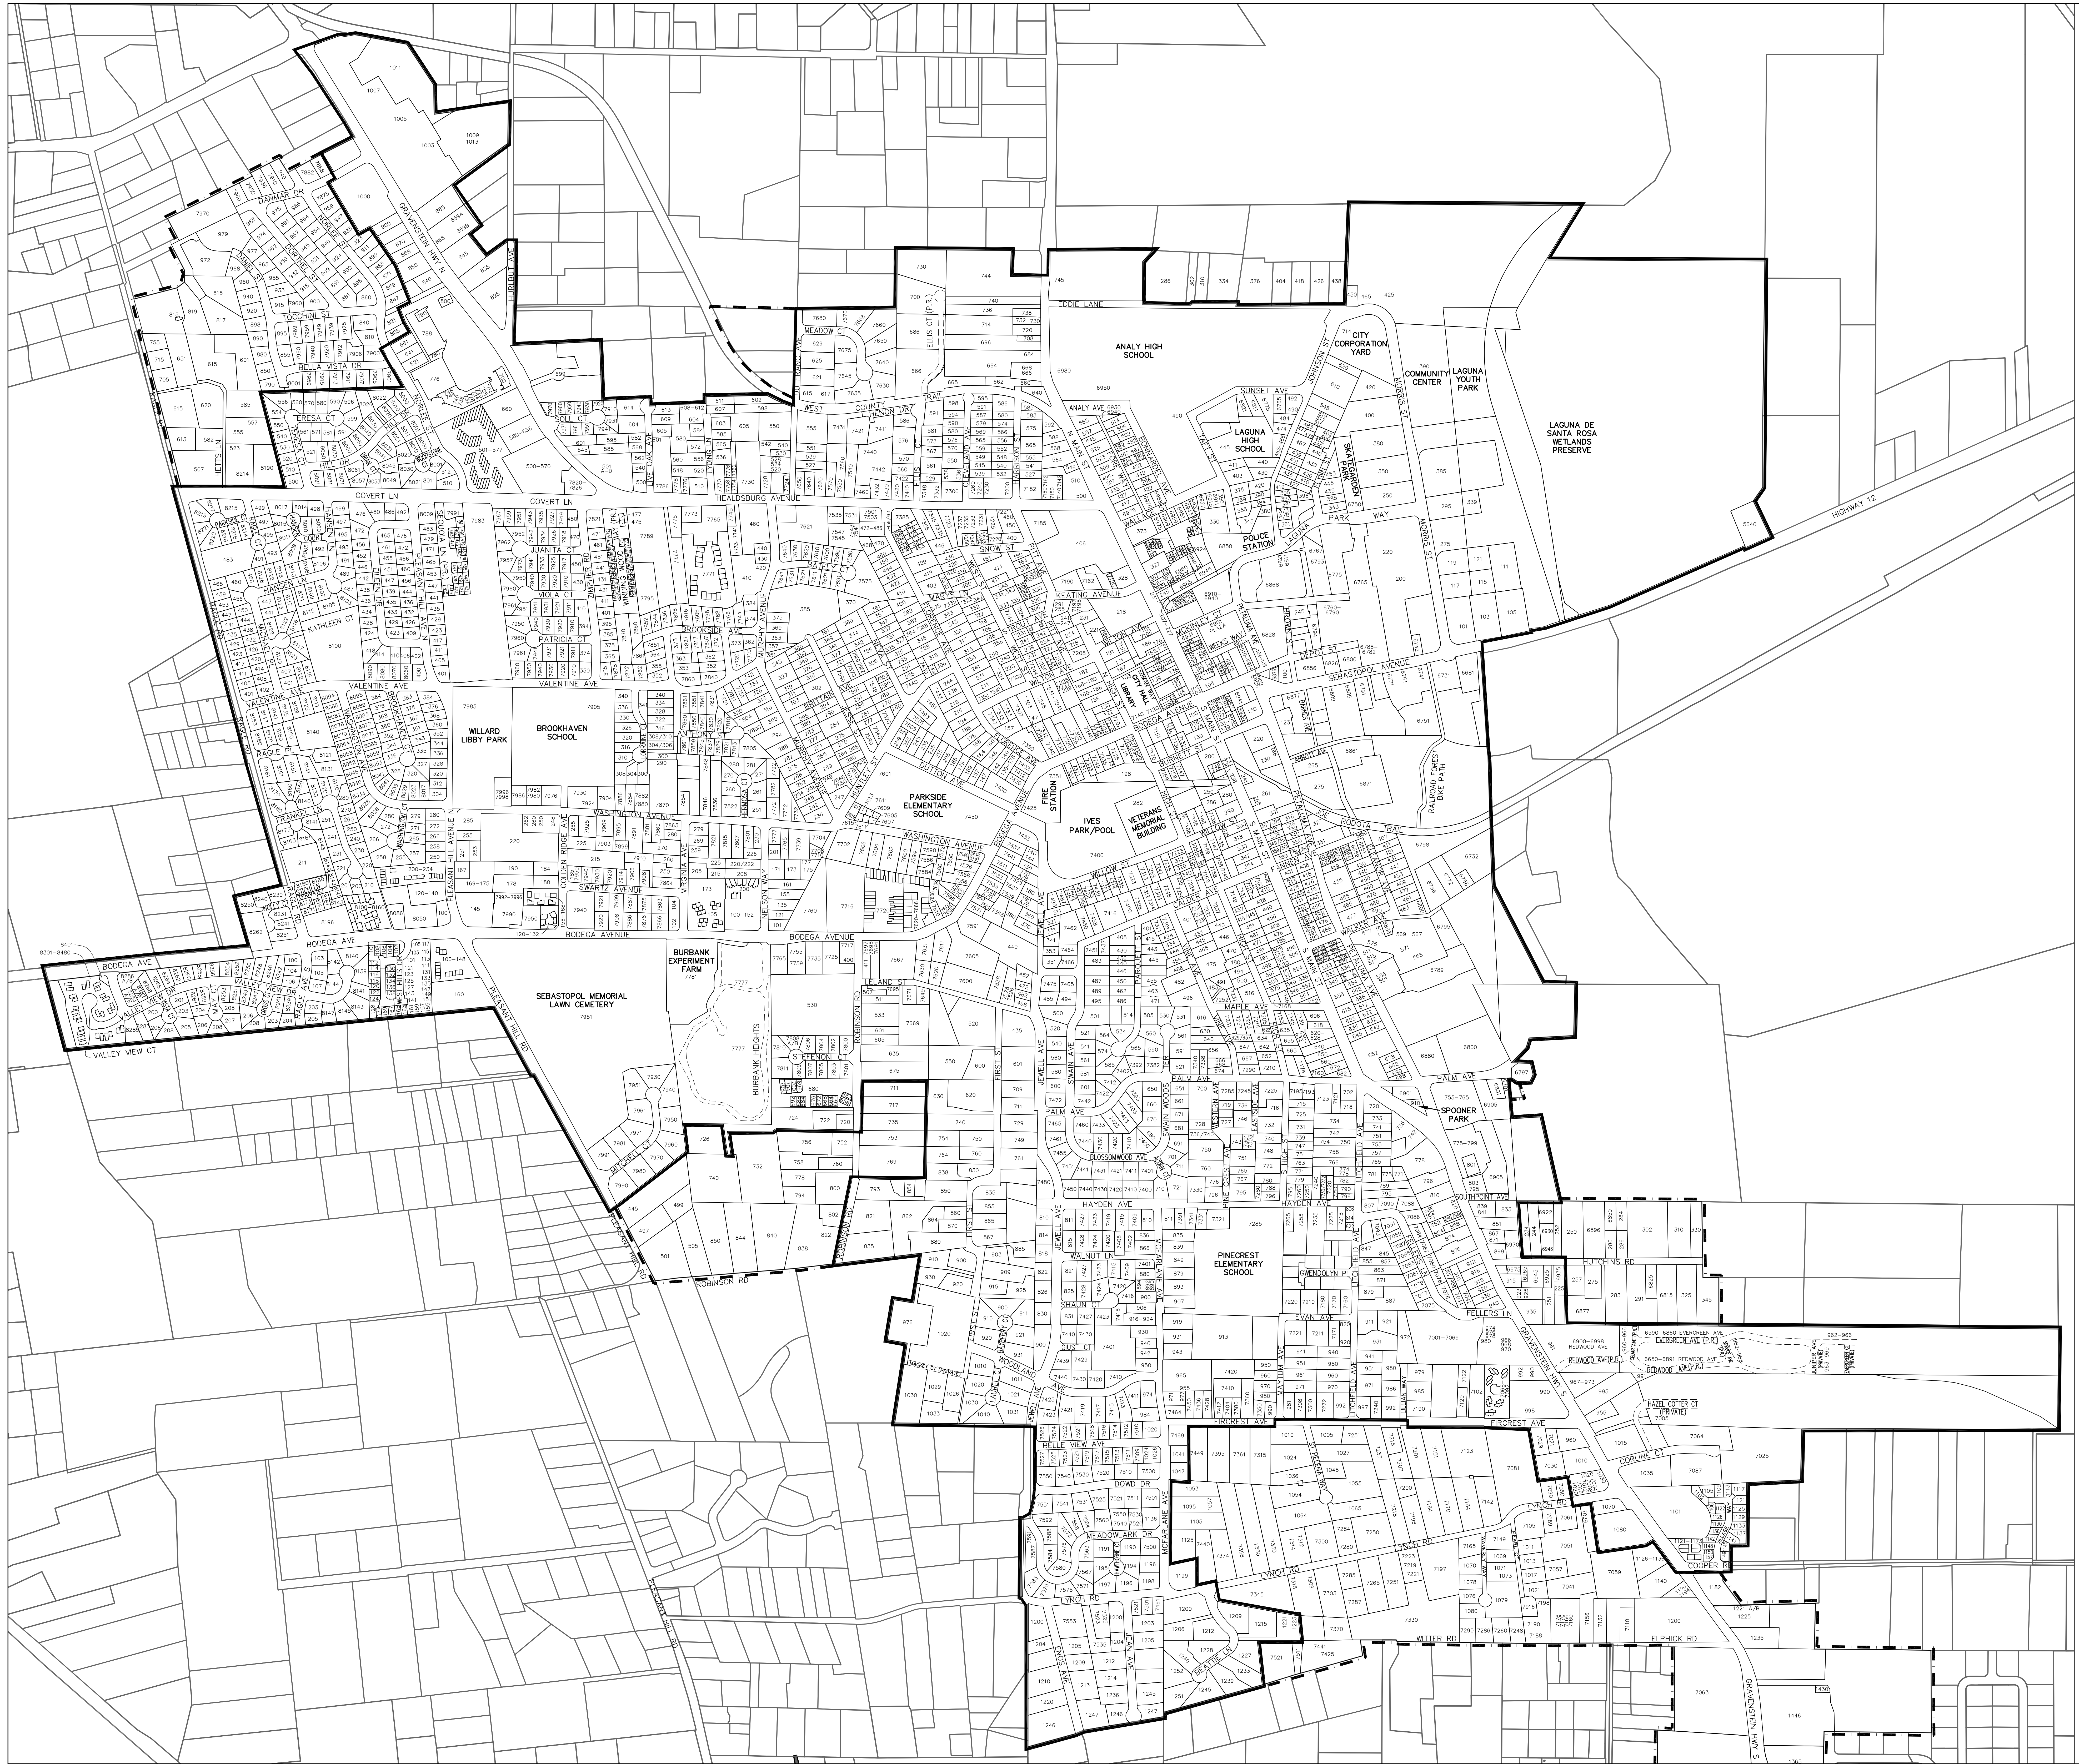

CITY OF SEBASTOPOL

ADDRESS MAP

LEGEND

- CITY LIMITS
- - - SPHERE OF INFLUENCE AND URBAN GROWTH BOUNDARY
- - - PRIVATE ROAD

MAP NOTES:
1. PARCEL LINES SHOWN ARE FROM COUNTY OF SONOMA GIS DEPARTMENT PARCEL SHAPE FILE. THESE HAVE BEEN DIGITIZED FROM SONOMA COUNTY ASSESSOR PARCEL MAPS AND ARE FOR REPRESENTATION PURPOSES ONLY.